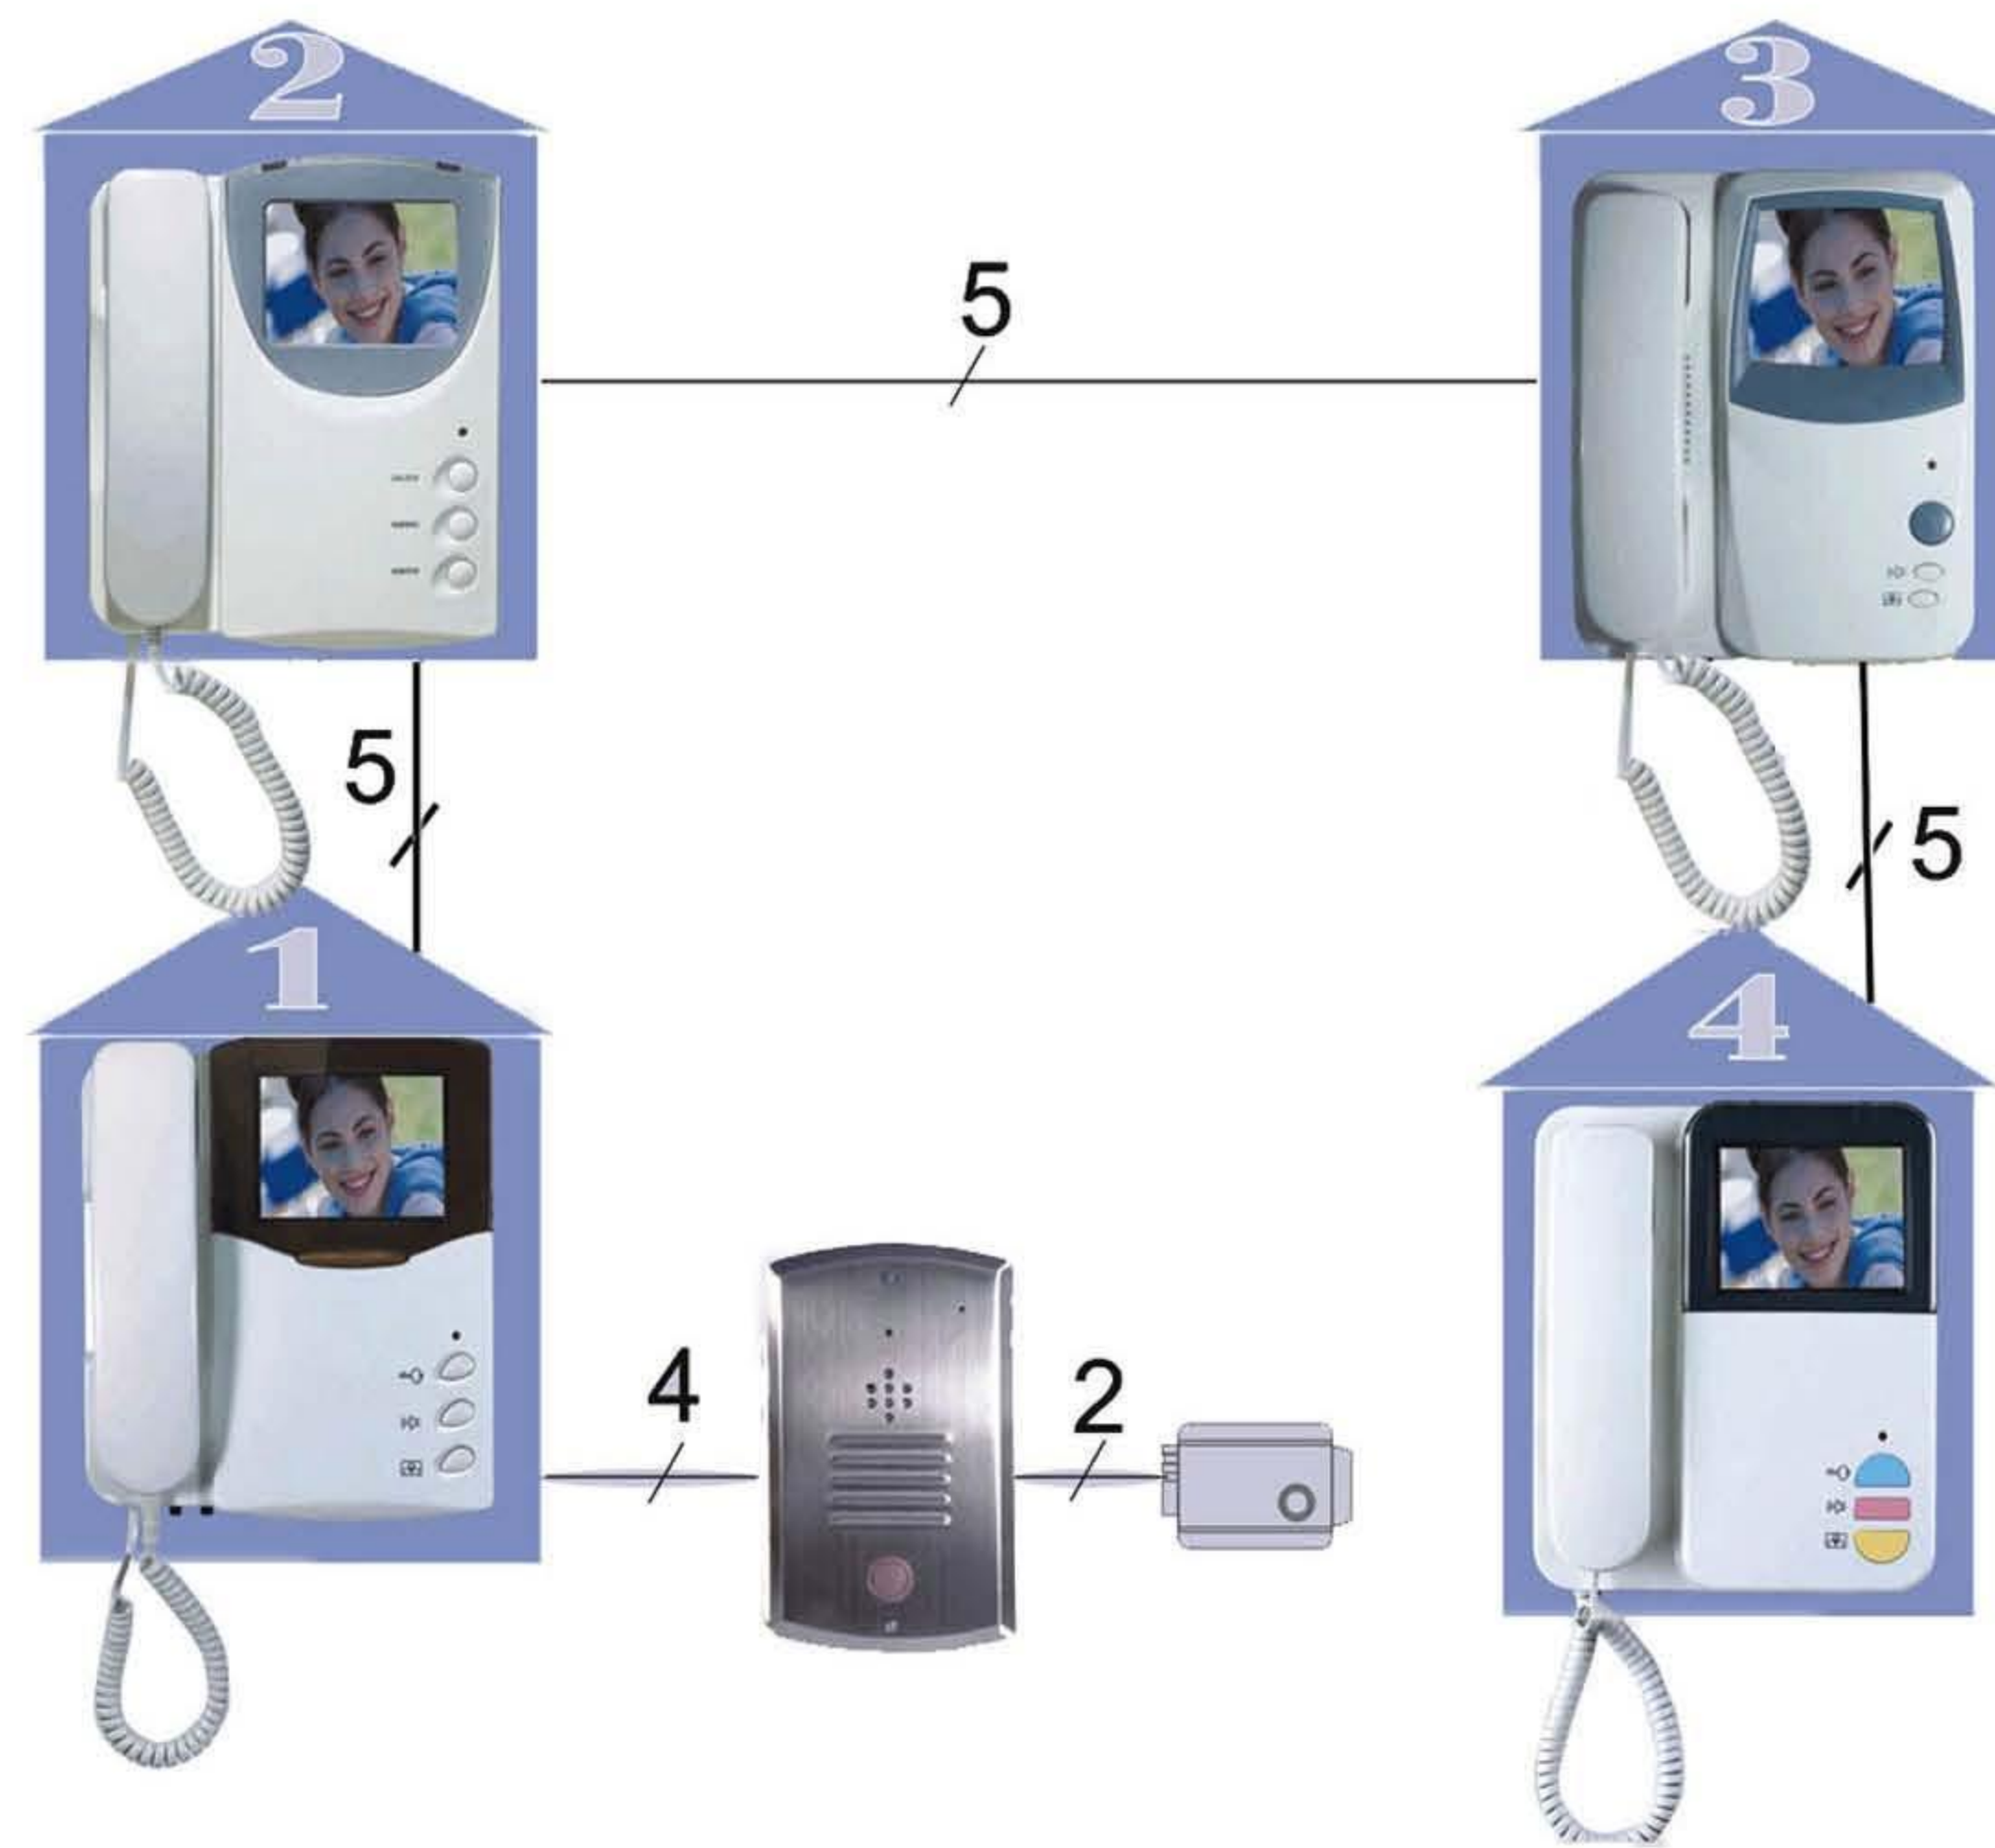

# Video Door Phone One to Four Kits

### Features:

- λ Expansibility: Up to 4 indoor monitors in one house.
- λ Compatibility: Can be compatible with 5 different outdoor cameras.
- λ Wiring: 5-wires between monitors; four wires between door station and the first monitor
- λ Installation: Monitor-surface mounted; Cameras-flush mounted.
- λ Chime: Ding-Dong ring or single tone melody ring for option.
- λ Switch Mode Power Supply (SMPS): AC100~240V/50-60Hz.
- λ Remote Unlock: Electric-controlled door unlocking. Electric door lock is required (sold separately).
- λ Video and two way intercom system.
- λ Noctilucent calling button.
- λ RJ11 socket or terminal strip connections are optional.

### Specifications:

Item No.	CCVD104C	CCDV104BW
	\$788	\$488
<b>Indoor Monitor</b>		
Picture Reproduction	≥80%	
CRT Resolution	380TVL (CCD)	
Effective Pixels	480 (H) * 234 (V)	

Brightness Discrimination Rate	>8	
Signal System	NTSC/PAL	CCIR/EIA
Screen	4" CRT Monitors	
Connection	Four wire between the door station and the first monitor; Five wires between the monitors; Two wires between door station and the door lock.	
Power Consumption	≤14W(operation), ≤2W(standby)	
Auto Display Shut Time	30s±5s	
Working Temperature	0°C~40°C	
Dimension	190*228*70mm (W*H*D)	
<b>Outdoor Cameras</b>		
Image sensor	1/4" Sharp CCD	
Lens	3.6mm lens	
Min. Illumination	0.1Lux/F1.8	0.8Lux/F2.0
Diagonal View Angle	64°	
Video output signal range	1.0Vp-p/75Ω	
Talk SNR	>40dB	
Voltage/Consumption	DC12V-3W Supplied by Monitor	
Night Vision	White Light LEDs	Infrared LEDs
Working Temperature	-10°C ~ +50°C	
Material	Stainless Steel	