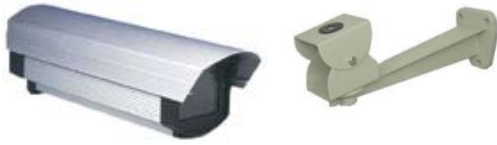

Housing & Bracket:

Model: 906S \$48 Most Economy, Mainly

indoor usage. Construction: ABS Plastic & Aluminum Extrusion Finishing : Silver Powder Coating, Int. Dimension : 75(W) x 65(H) x 260(L), Ext. Dimension(mm) : 100(W) x 110(H) x 338(L), Weight : 900g (housing only) **Please note Housing design subject to change.**

Model: 917S \$58 Most Mini, Semi Outdoor.

Top-opening, Construction : ABS Plastic & Aluminum Extrusion, Finishing : Beige Epoxy Powder Coating, Int. Dimension : 105(W)x 85(H) x 165(L), Ext. Dimension : 140(W) x 125(H) x 240(L), Weight : 800g (housing only)

Model: 917 \$75 Most Value for \$\$, Semi

Outdoor, Top-opening, ABS Plastic & Aluminium Extrusion, Finishing : Beige Epoxy Powder Coating, Int. Dimension : 105(W) x 85(H) x 325(L), Ext. Dimension : 140(W) x 125(H) x 400(L), Weight : 1.1kg (housing only)

Model: 912M \$95 100% FULL Weatherproof!!

Construction : Aluminum Die cast & Extrusion, Finishing : Beige **Epoxy Electrostatic Powder Coating,** Int. Dimension : 75(W) x 70(H) x 310(L), Ext. Dimension : 118(W) x 107(H) x 410(L), Weight : 1.3kg (housing only)