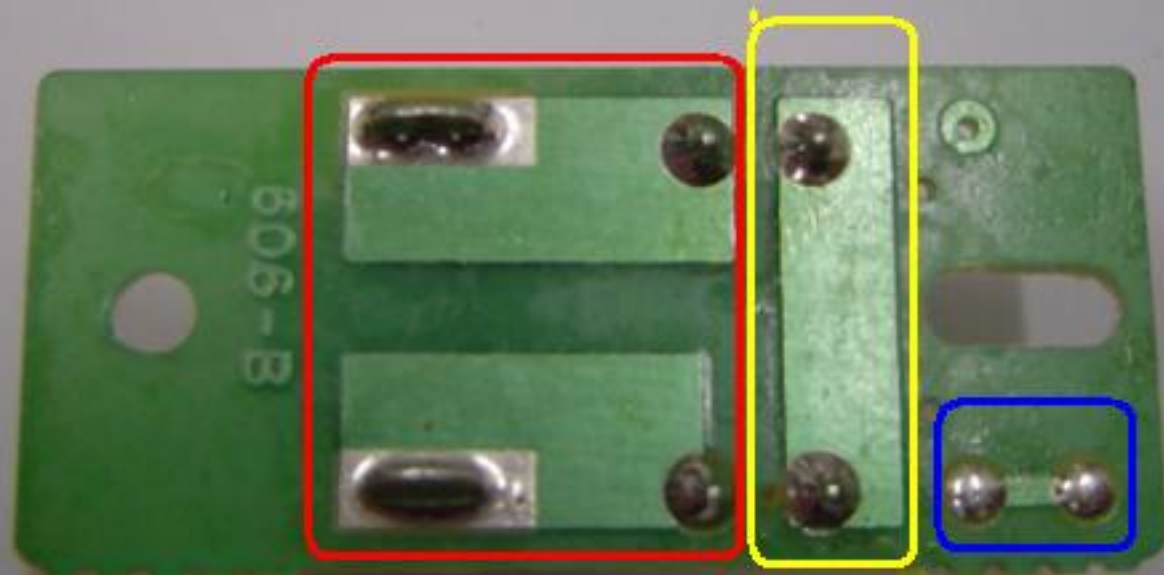

BLUE for Earthing if
require.

DC12V +
DC12V --

B for Blower only!!

1 11:22 PM

DC12V ---

DC12V +++

Earthing if
require