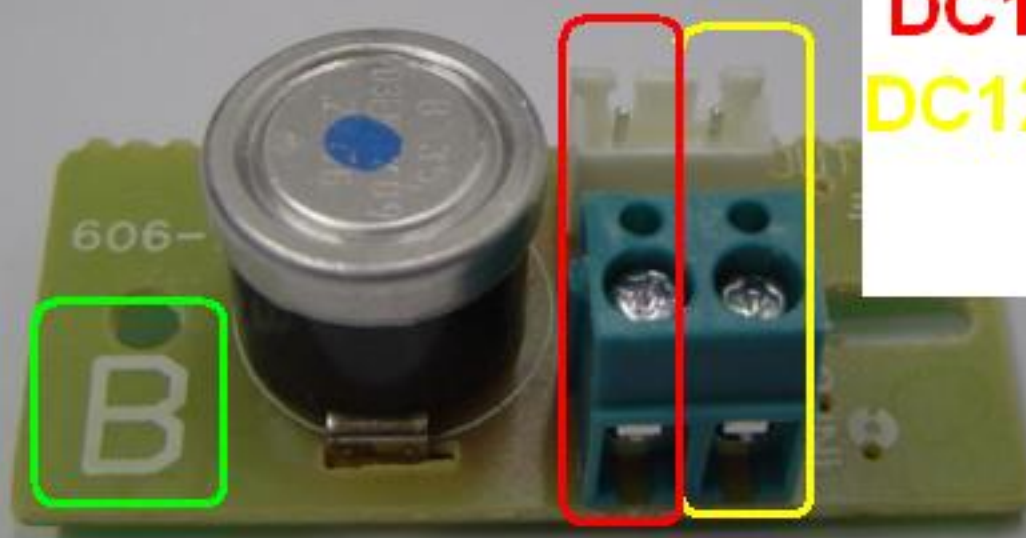

Layout of both Heater & Blower
WWW.CHOICECYCLE.COM

HEATER Position

1 11:41 PM

**RED
DC12V +++**

**YELLOW
DC12V --**

B for Blower

RED for DC12V +++
Input.

BLACK (YELLOW) for
DC12V --- Input.

BLUE for Earthing if
require.

DC12V +
DC12V --

B for Blower only!!

1 11:22 PM

DC12V ---

DC12V +++

Earthing if
require