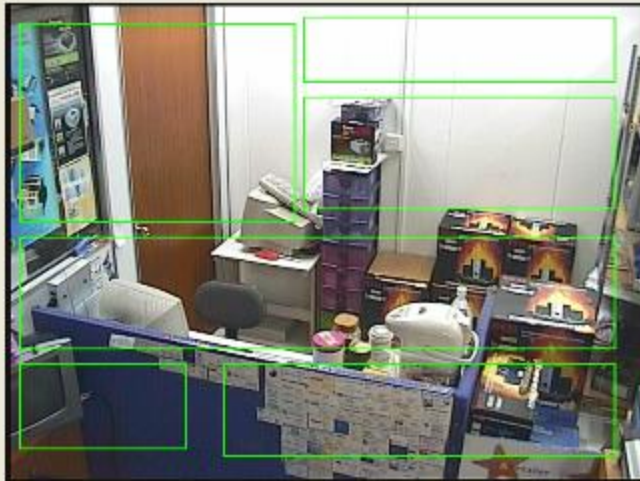

Motion_Detection Configuration

Camera

Sensitivity 50

Select All

Clear

CAMERA
OUTPUT