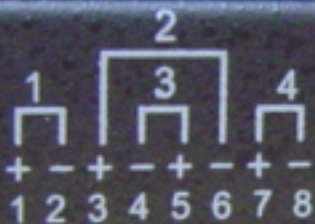

Video in

POWER

AC:90~260V

19 6:17 AM